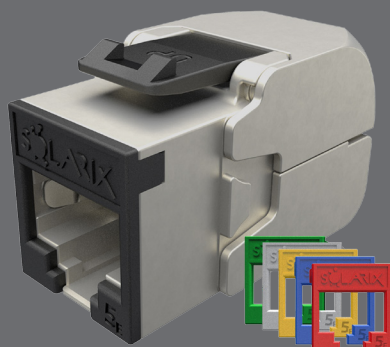

# Keystone Solarix CAT5E STP RJ45 toolless colour modules

**Product number:**  
25286707

**Type number:**  
SXKJ-5E-STP-RAL-SA

**EAN barcode:**  
8595684704907

## Key features

- Quality shielded category 5E/Class D keystone
- Designed for high-speed ethernet protocols, including 2.5GBASE-T and 5GBASE-T\*
- Very easy toolless installation without the need of using a cable tie
- Innovative GROUND LOCK mechanism allows for a reliable connection of the keystone shielding with the grounding wire or braid of an installation cable
- The shortened COMPACT HD keystone design is suitable for even the most demanding applications, including modular high-density patch panels and outlets (keystone depth is only 31.9 mm)
- The newly developed SECURE CAP includes an integrated cable stopping feature as well as the T568A and T568B colour wiring schemes
- The keystone meets the ISO/IEC 11801, EN 50173, and ANSI/TIA 568.2-E cabling standards
- The colour of the keystone is black (inner parts) and silver (metal body)
- For better port identification and easier management in the rack, it is possible to choose the colour of the front module of the keystone thanks to its unique RAL FIT system
- A black module is available as default, there are also modules with patch cable colours in the packaging – i.e. red, blue, yellow, green, and grey

## Supported PoE

	802.3af	802.3at
PoE type	Type 1	Type 2
Maximum current	350 mA	600 mA
No. of pairs used	2	2
Supported by the SXXJ-5E-STP-RAL-SA keystone	YES	YES